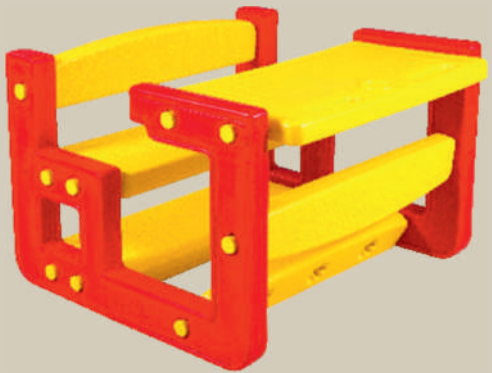

4562/- M.R.P.
*Discount Applicable

07

*COLOURS & SHAPE MAY VARY