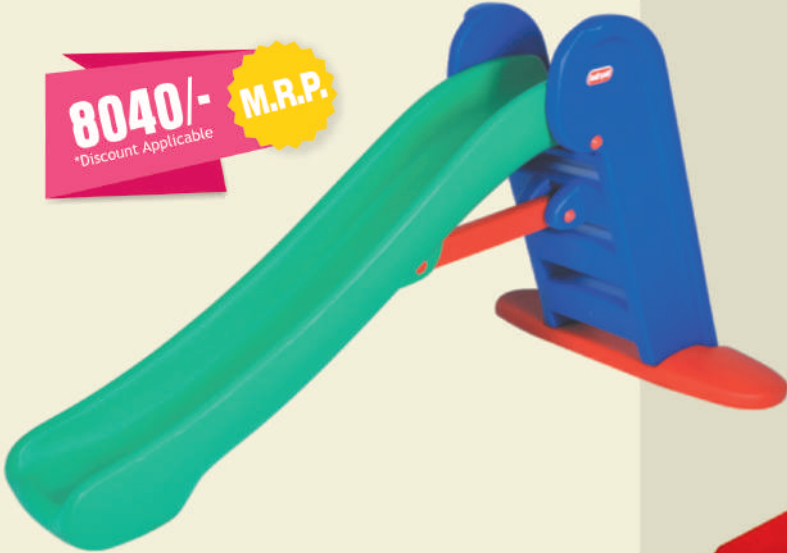

# Small Slide

Size : 42" X 13" X 32"

**4873/-** M.R.P.  
\*Discount Applicable

**18**

\*COLOURS & SHAPE MAY VARY

Product Description

# Jumbo Slide

Size : 67" X 36" X 36"

**8040/-** M.R.P.  
\*Discount Applicable

Product Description