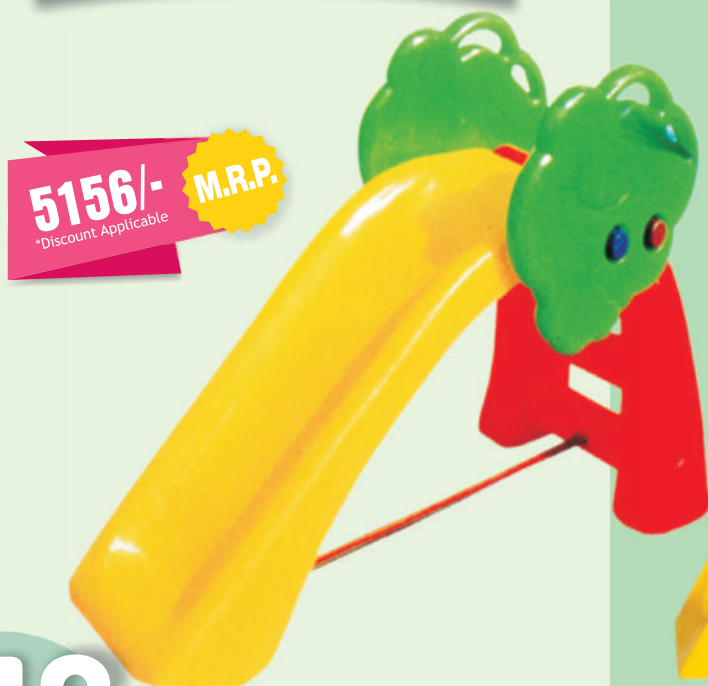

# Junior Slide

Size : 35" X 15" X 24"

**2880/-** M.R.P.  
\*Discount Applicable

Product Description

# Tree Slide

Size : 48" X 18" X 33"

**5156/-** M.R.P.  
\*Discount Applicable

Product Description