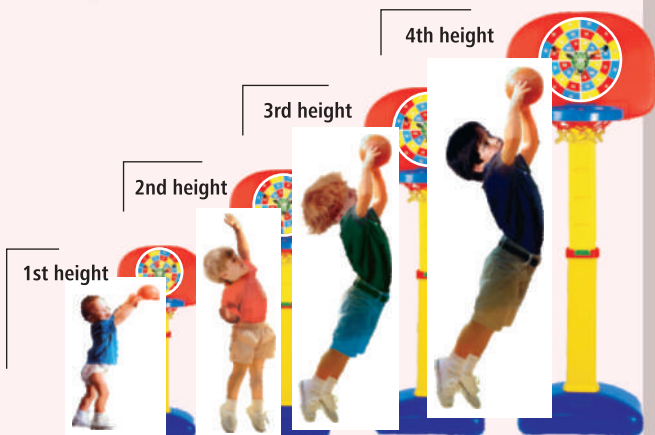

# Baby Basket Ball

Size : 45" X 63"

**2633/-** M.R.P.  
\*Discount Applicable

Product Description