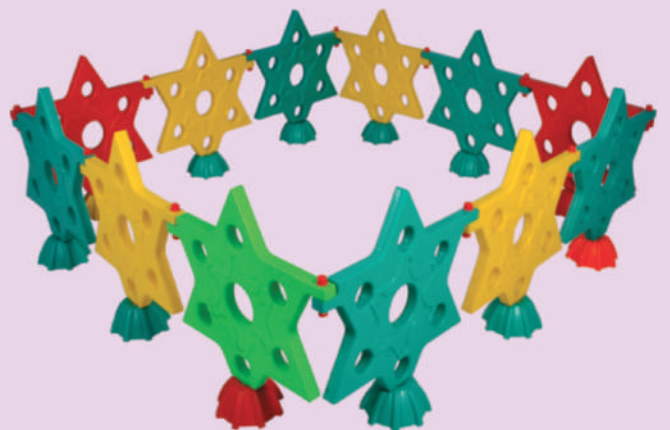

Star Fencing

Size : 24" x 24"

1233/-
per piece.

M.R.P.

34

*COLOURS & SHAPE MAY VARY