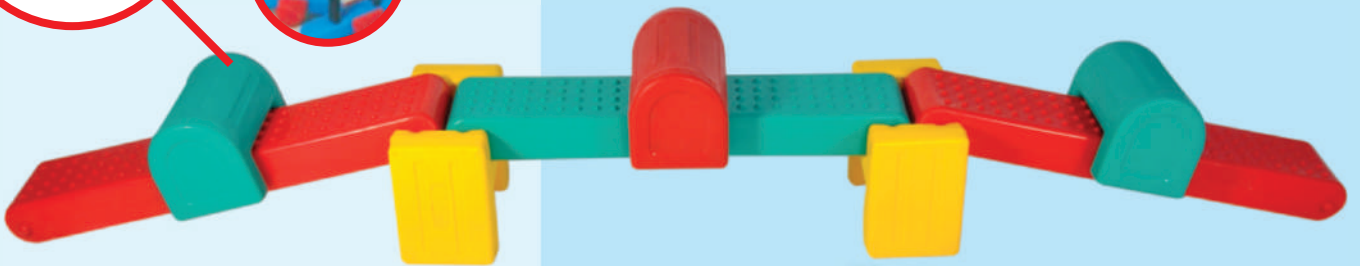

19,440/- M.R.P.
*Discount Applicable

31

*COLOURS & SHAPE MAY VARY