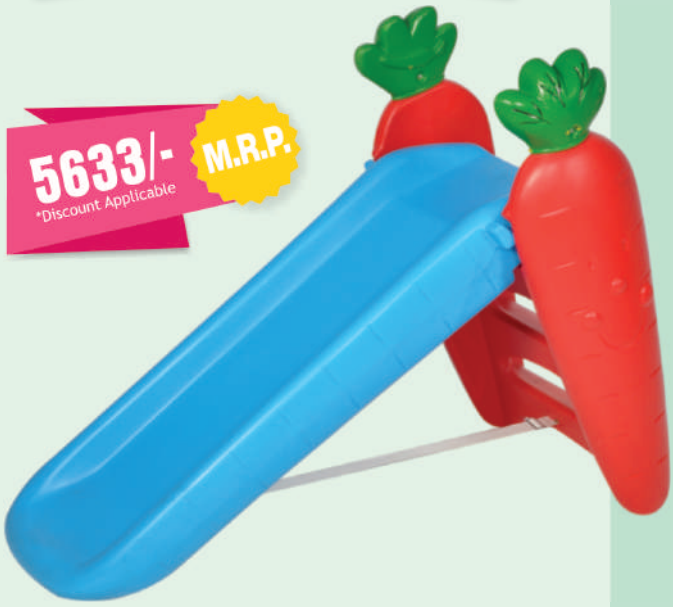

Carrot Slide

Size : 49" X 20" X 39"

5633/- M.R.P.
*Discount Applicable

Product Description