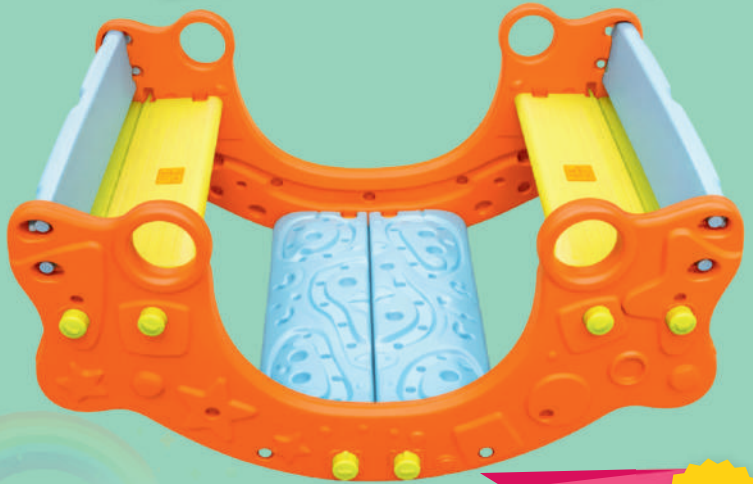

4999/- M.R.P.
*Discount Applicable